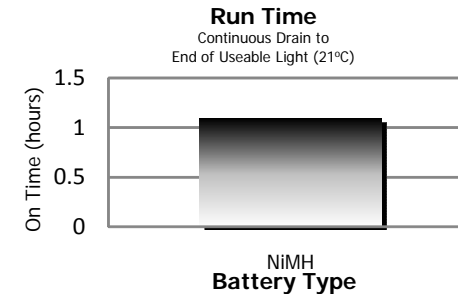

Performance:

Important Notice

This datasheet contains information specific to products manufactured at the time of its publication
Contents herein do not constitute a warranty
©Energizer / All Rights Reserved