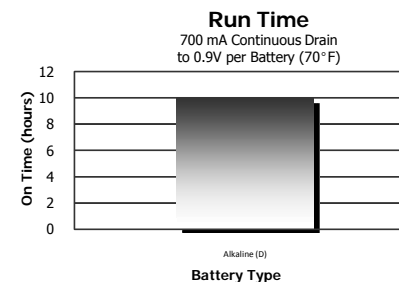

Performance:

Important Notice

This datasheet contains information specific to products manufactured at the time of its publication

Contents herein do not constitute a warranty
©Energizer / All Rights Reserved