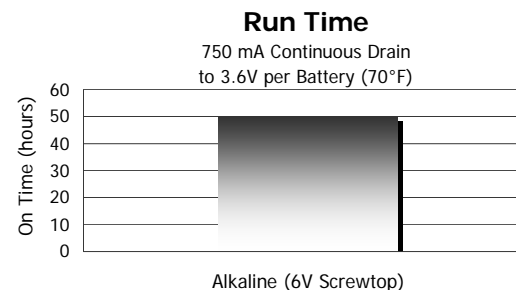

Performance:

Important Notice

This datasheet contains information specific to products manufactured at the time of its publication

Contents herein do not constitute a warranty
©Energizer / All Rights Reserved