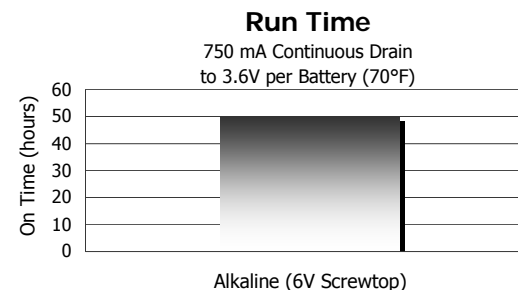

Performance:

Important Notice

This datasheet contains information specific to products manufactured at the time of its publication

Contents herein do not constitute a warranty
©Energizer / All Rights Reserved