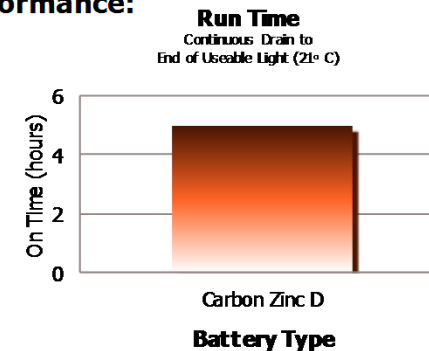

Performance:

Tested according to ANSI/NEMA FL 1 Standards.

Before Using Your Flashlight:
Please read all instructions and cautionary markings on the package and light

Important Notice

This datasheet contains information specific to products manufactured at the time of its publication
Contents herein do not constitute a warranty
©Energizer / All Rights Reserved