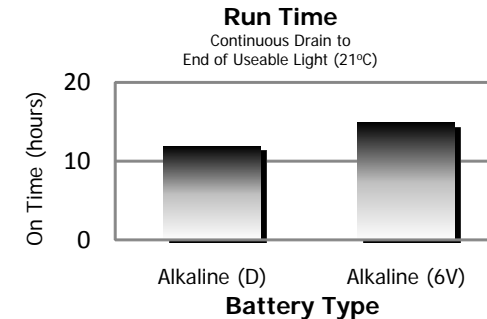

Performance:

Important Notice

This datasheet contains information specific to products manufactured at the time of its publication
Contents herein do not constitute a warranty
©Energizer / All Rights Reserved