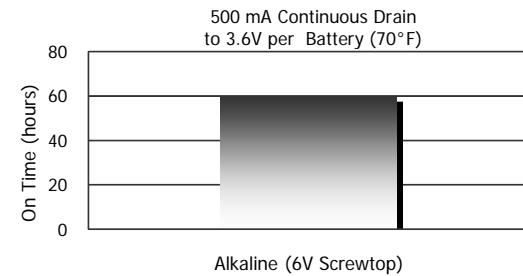

Performance: Run Time

Important Notice

This datasheet contains information specific to products manufactured at the time of its publication

Contents herein do not constitute a warranty
©Energizer / All Rights Reserved