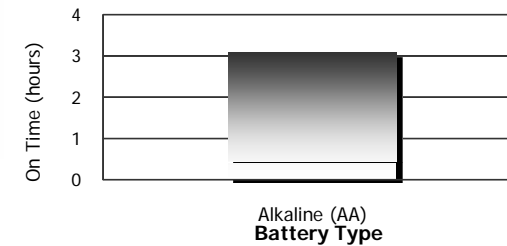

Important Notice

This datasheet contains information specific to products manufactured at the time of its publication
Contents herein do not constitute a warranty
©Energizer / All Rights Reserved