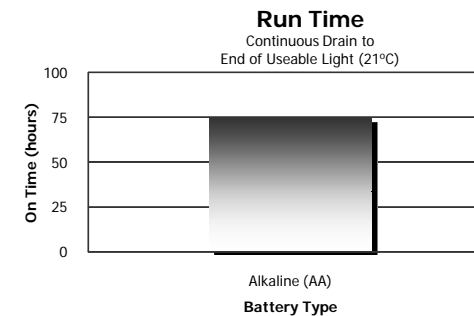

Performance:

Important Notice

This datasheet contains information specific to products manufactured at the time of its publication
Contents herein do not constitute a warranty
©Energizer / All Rights Reserved