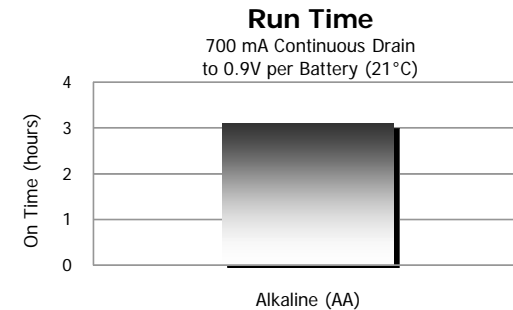

Performance:

Important Notice

This datasheet contains information specific to products manufactured at the time of its publication
Contents herein do not constitute a warranty
©Energizer / All Rights Reserved