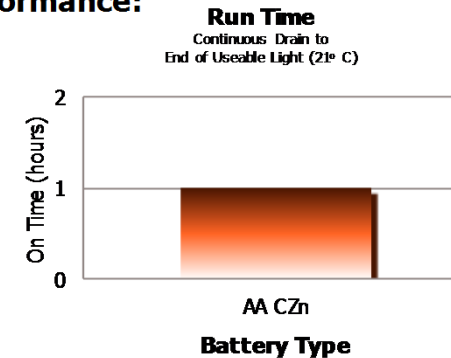

Asia Pacific Region

Product Detail:

1. **Designation:** Eveready
   E-Series 220 flashlight
2. **Model:** E220
3. **Colour:** Red, Blue, Black, or Green
4. **Power Source:** Two "AA"
5. **ANSI/NEDA:** Series 15D
6. **Lamp:** KPR-104
7. **Lamp Life (hr):** 15
8. **Lamp Output (lumens):** 12
9. **Beam Distance (m):** 102
10. **Peak Beam Intensity (cd):** 2,700
11. **Run Time (h:mm):** 1
12. **Typical Weight:** 44 grams
    without batteries
13. **Dimensions (mm):** 41 x 150 x 41

Performance:

Tested according to ANSI/NEMA FL 1 Standards.

E220

Asia Pacific Region

Designed with convenience in mind, the EVEREADY® E-Series 220 features both a handy hanger ring and an easy to use slide switch. Set this light on any flat surface and resists rolling when bumped. In addition, the compact size and krypton lamp provide strong illumination in small areas.

POWERFUL

- Illuminates objects up to 220 metres away

BRIGHT

- Krypton bulb provides 12 lumens of light

HANDY

- Built-in hanger ring allows hands-free use
- Anti-roll design helps keep light in place on flat surfaces