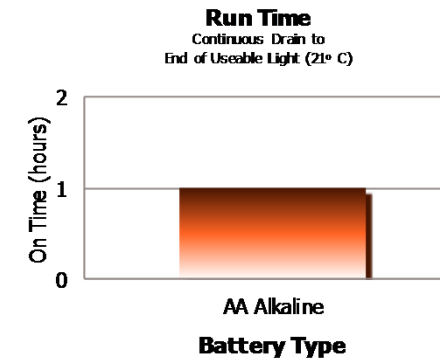

Performance:

Tested according to ANSI/NEMA FL 1 Standards.

Important Notice

This datasheet contains information specific to products manufactured at the time of its publication
Contents herein do not constitute a warranty
©Energizer / All Rights Reserved