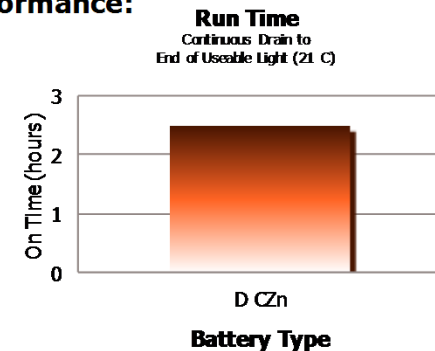

Performance:

Tested according to ANSI/NEMA FL 1 Standards.

Important Notice

This datasheet contains information specific to products manufactured at the time of its publication
Contents herein do not constitute a warranty
©Energizer / All Rights Reserved