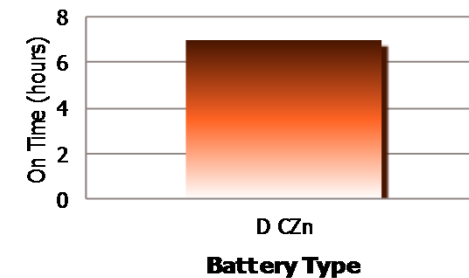

EVEREADY®

Asia Pacific Region

Product Detail:

- Designation:** Eveready
E-Series 350 Flashlight
- Model:** E350
- Colour:** Red, Blue, Black, or Green
- Power Source:** Three "D"
- ANSI/NEDA:** Series 13D
- Lamp:** PR3
- Lamp Life (hr):** 15
- Lamp Output (lumens):** 28
- Beam Distance (m):** 148
- Peak Beam Intensity (cd):** 5,465
- Run Time (h:mm):** 7
- Typical Weight:** 172 grams
without batteries
- Dimensions (mm):** 75 x 265 x 75

Performance:

Run Time
Continuous Drain to
End of Useable Light (21° C)

Tested according to ANSI/NEMA FL 1 Standards.

E350

Asia Pacific Region

Designed with convenience in mind, the EVEREADY® E-Series 350 features both a handy hanger ring and an easy to use slide switch. Set this light on any flat surface and resists rolling when bumped. The light is available in 4 colours and uses cost-effective EVEREADY® SHD batteries.

POWERFUL

- Illuminates objects up to 148 metres away

BRIGHT

- Krypton bulb provides 28 lumens of light

ECONOMICAL

- Lasts 7 hours between battery changes using EVEREADY® SHD batteries

Before Using Your Flashlight:
Please read all instructions and cautionary markings on the package and light