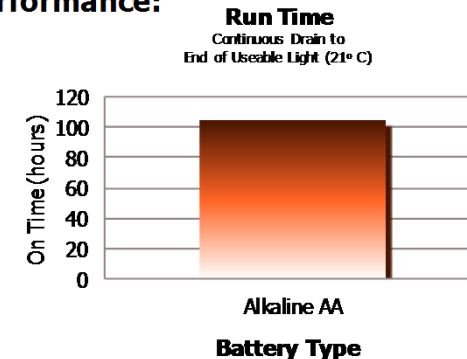

Performance:

Tested according to ANSI/NEMA FL 1 Standards.

Important Notice

This datasheet contains information specific to products manufactured at the time of its publication
Contents herein do not constitute a warranty
©Energizer / All Rights Reserved