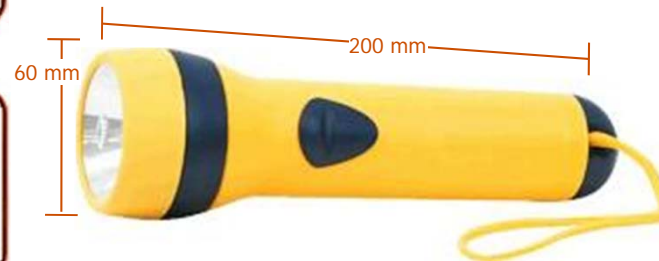

ECLED4AA

Asia Pacific Region

ECONOMICAL

- Runs a remarkable 105 hours on one set of EVEREADY® GOLD™ AA batteries
- LEDs use less energy than standard bulbs so batteries last longer

BRIGHT

- Super bright white LED provides 13 lumens

DURABLE

- Survives a 1-metre drop test
- LEDs are virtually unbreakable

HANDY

- Hang or carry with attached wrist lanyard
- Slide switch is easy to operate

The EVEREADY® Longlife LED flashlight is a practical, economical solution for everyday household lighting needs. It runs 105 hours on one set of EVEREADY® GOLD™ AA batteries and the LED never needs replacing. Featuring a sturdy polypropylene body and a shatterproof lens, this light can live up to the demands of frequent use. In addition, it carries the *Energizer®* Lifetime Guarantee against defects in materials and workmanship.

Before Using Your Flashlight:
Please read all instructions and cautionary markings on the package and light

Asia Pacific Region Product Detail:

- Designation:** Eveready
4 AA Longlife LED
- Model:** ECLED4AA
- Color:** Yellow with Dark Blue Trim
- Power Source:** Four "AA"
- ANSI/NEDA:** Series 15
- Lamp:** White LED
- Lamp Life (hr):** Lifetime
- Lamp Output (lumens):** 13
- Beam Distance (m):** 21
- Peak Beam Intensity (cd):** 115
- Run Time (h:mm):** 105
- Typical Weight:** 116 grams
without batteries
- Dimensions (mm):** 60 x 200 x 60