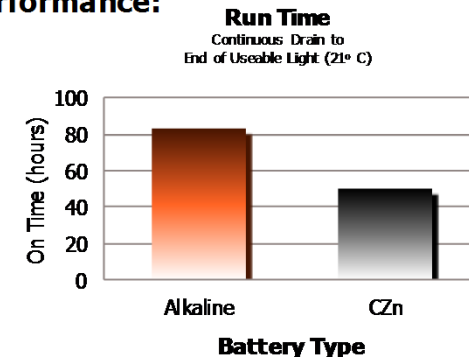

Performance:

Tested according to ANSI/NEMA FL 1 Standards.

Important Notice

This datasheet contains information specific to products manufactured at the time of its publication
Contents herein do not constitute a warranty
©Energizer / All Rights Reserved