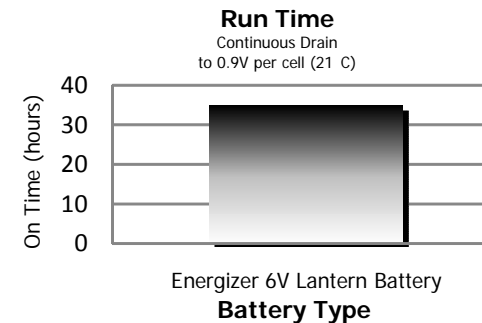

Performance:

Important Notice
This datasheet contains information specific to products manufactured at the time of its publication
Contents herein do not constitute a warranty
©Energizer / All Rights Reserved