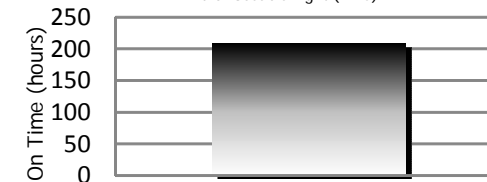

GRD1LB2

European Region

A strong spot light with a halo flood, the GRD1LB2's beam distance is 210 meters, making it an ideal light for both security applications and search and rescue. In addition, the swivel head allows you to direct the light where you want it and it's 2 light levels allow you to choose the amount of light for the task. It is easy to use, with a push button switch on the handle and no wires to connect when changing the battery. It includes a detachable carrying strap.

Designation: Energizer Expert LED

Model: GRD1LB2

Color: Black

Power Source: One LR820 (NR825)

ANSI/NEDA: 918A

Lamp: One Cree® XRE LED

Lamp Life: Lifetime

Lamp Output: 115 lumens - high

Typical Weight: 3450 grams (2150 grams without battery) (with alkaline battery)

Dimensions (mm): 255 x 157 x 78

Performance:

Run Time

Continuous Drain to End of Useable Light (21°C)

Energizer 6V Lantern Battery
Battery Type