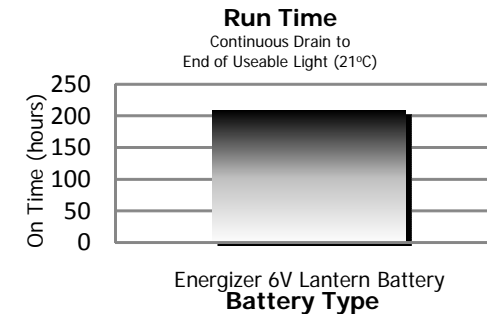

Performance:

Important Notice
This datasheet contains information specific to products manufactured at the time of its publication
Contents herein do not constitute a warranty
©Energizer / All Rights Reserved