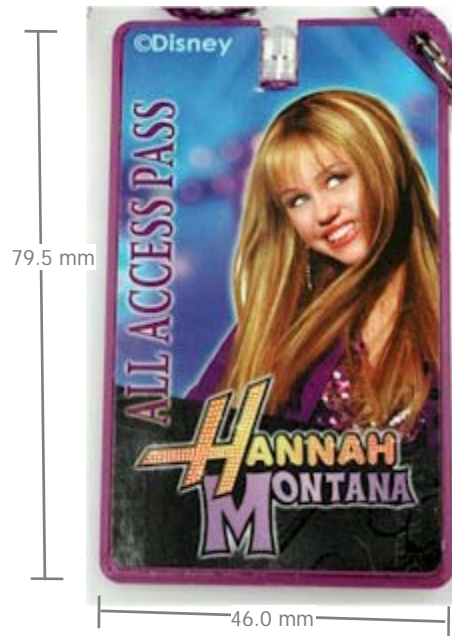

European Region

HANBSPKC

European Region

The HANBSPKC features Disney's wildly popular Hannah Montana in the form of a concert backstage pass. The attached lanyard is long enough for the light to be worn around the neck and has a breakaway clasp for safety.

KID-FRIENDLY

- Squeeze switch is easy to use

SAFE

- Lanyard has breakaway clasp

FUN

- Colorful character label and themed graphics
- Can be worn

Before Using Your Flashlight:
Please read all instructions and cautionary markings on the package and light

Product Detail:

- Designation:** Energizer
Hannah Montana
- Model:** HANBSPKC
- Color:** Purple
- Power Source:** One non-replaceable CR2016
- ANSI/NEDA:** 5000LC
- Lamp:** One Amber LED
- Lamp Life:** Lifetime
- Typical Weight:** 16.33 grams
(with batteries)
- Dimensions (mm):** 79.5 x 46.0