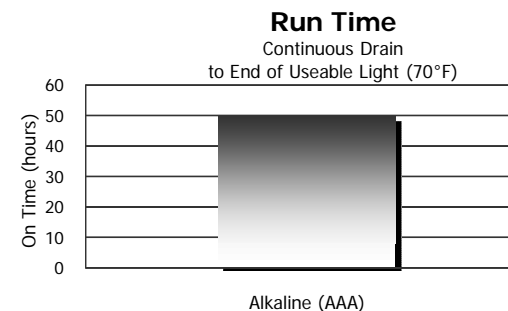

Performance:

Before Using Your Flashlight:
Please read all instructions and cautionary markings on the package and light

Important Notice

This datasheet contains information specific to products manufactured at the time of its publication
Contents herein do not constitute a warranty
©Energizer / All Rights Reserved