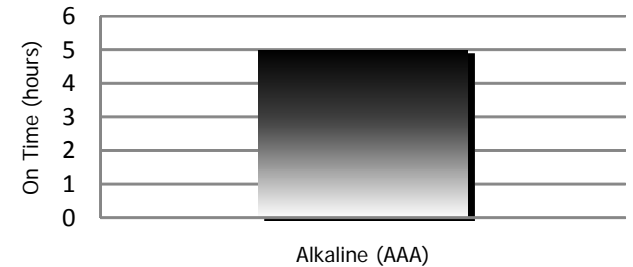

Performance:

Typical Run Time - 1 Watt LED
Continuous Drain to End of Useable Light (21°C)

Important Notice

This datasheet contains information specific to products manufactured at the time of its publication

Contents herein do not constitute a warranty
©Energizer / All Rights Reserved

Before Using Your Flashlight:

Please read all instructions and cautionary markings on the package and light