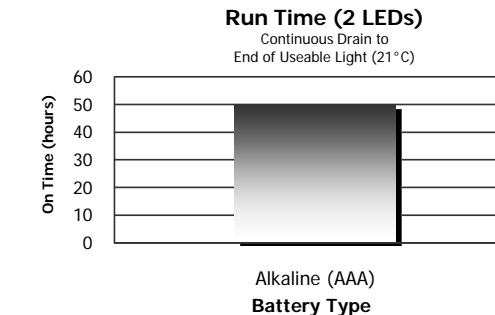

Performance:

Important Notice

This datasheet contains information specific to products manufactured at the time of its publication
Contents herein do not constitute a warranty
©Energizer / All Rights Reserved