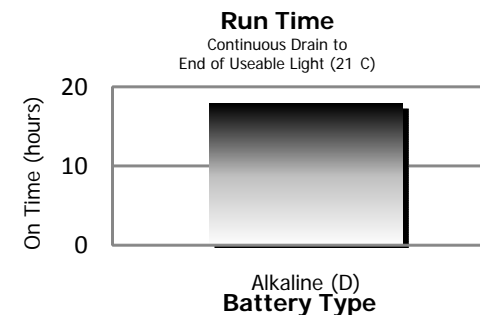

Performance:

Important Notice

This datasheet contains information specific to products manufactured at the time of its publication
Contents herein do not constitute a warranty
©Energizer / All Rights Reserved