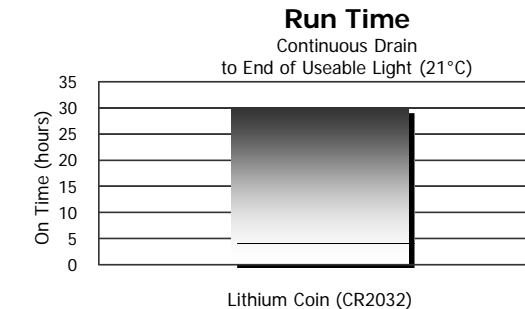

Performance:

Lithium Coin (CR2032)

Important Notice

This datasheet contains information specific to products manufactured at the time of its publication
Contents herein do not constitute a warranty
©Energizer / All Rights Reserved