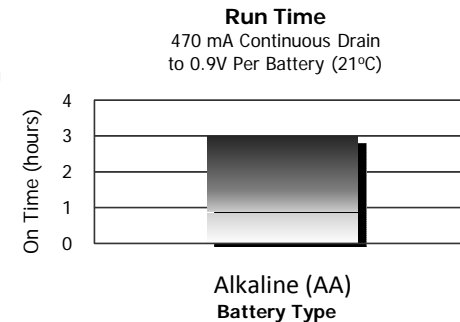

Performance: