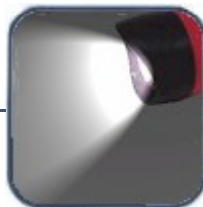

## NE220

European Region

Designed with convenience in mind, the NE220 features both a handy hanger ring and an easy to use slide switch. Set this light on any flat surface and it resists rolling when bumped. In addition, the compact size and krypton lamp provide strong illumination in small areas.

### ANTI-ROLL

- Designed to keep light from shifting when bumped

### HANDY

- Built-in hanger ring allows hands-free use

### BRIGHT

- Krypton lamp provides strong light