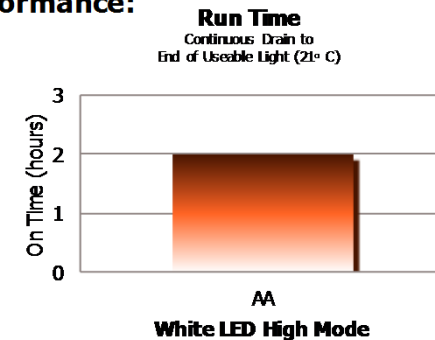

Performance:

Tested according to ANSI/NEMA FL 1 Standards.

Important Notice

This datasheet contains information specific to products manufactured at the time of its publication
Contents herein do not constitute a warranty
©Energizer / All Rights Reserved