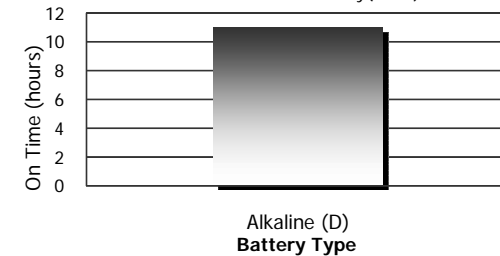

Performance:

Run Time

700 mA Continuous Drain to 0.9v Per Battery(21°C)