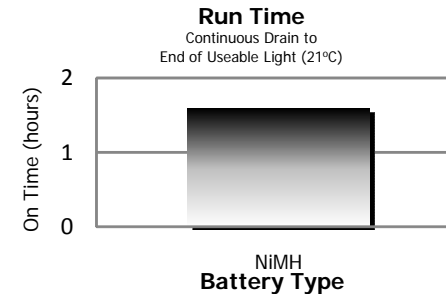

Performance:

Important Notice

This datasheet contains information specific to products manufactured at the time of its publication
Contents herein do not constitute a warranty
©Energizer / All Rights Reserved

* Approximate time. Will deteriorate with use.