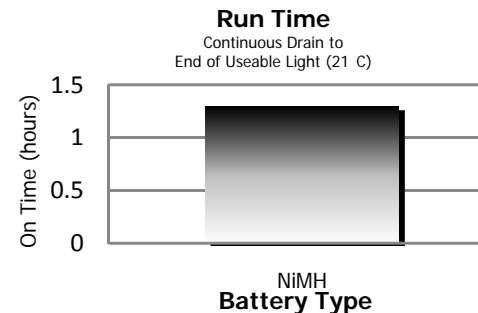

Performance:

Important Notice

This datasheet contains information specific to products manufactured at the time of its publication
Contents herein do not constitute a warranty
©Energizer / All Rights Reserved