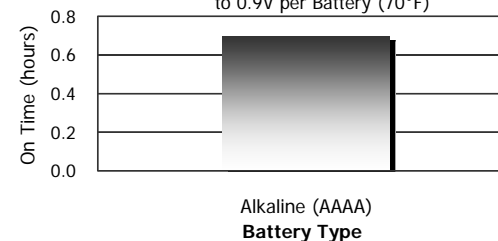

SL240

HANDY

- Attachment for key chains or backpacks

CONVENIENT

- Compact size
- Disposable

EASY TO USE

- Squeeze to activate bright bulb

Simple operation and compact size make the SL240 a great addition to any keychain or backpack strap. Just squeeze to turn on enough light to find the keyhole or the item you dropped.

Product Detail:

Designation: Eveready Squeeze Light
Model: SL240
Color: Red, Blue, Green, and Orange
Power Source: Two "AAAA"
ANSI/NEDA: 25 Series
Lamp: 243
Lamp Rating: 2.3V, 0.27A
Lamp Life: 10 Hours
Lamp Output: 4.8 Lumens
Typical Weight: 21 grams (0.8 oz.) (with batteries)
Dimensions (in.): 2.73 x 1.10

Performance:

Run Time

270 mA Continuous Drain to 0.9V per Battery (70°F)

Before Using Your Flashlight:
 Please read all instructions and cautionary markings on the package and light

Important Notice

This datasheet contains information specific to products manufactured at the time of its publication