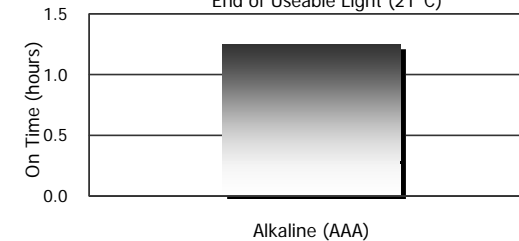

Performance:

Run Time

Continuous Drain to
End of Useable Light (21°C)