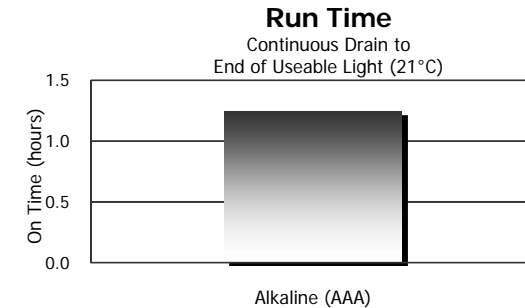

Performance:

Important Notice

This datasheet contains information specific to products manufactured at the time of its publication

Contents herein do not constitute a warranty
©Energizer / All Rights Reserved