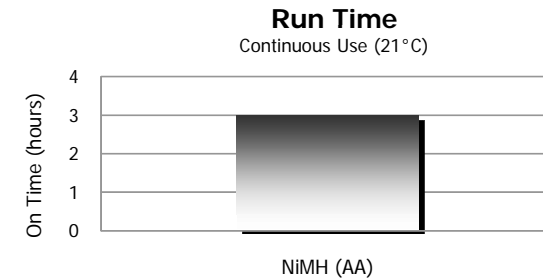

Performance:

Important Notice

This datasheet contains information specific to products manufactured at the time of its publication

Contents herein do not constitute a warranty
©Energizer / All Rights Reserved