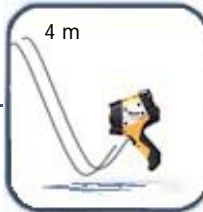

TUFRC1

European Region

POWERFUL

- Long distance beam

TOUGH

- Shatterproof lens protects LED from damage

DURABLE

- Impact resistant light survives a 4-meter drop

Suited for long distance lighting applications such as searching. The tight white spot provides an intense focused beam. The TUFRC1 stands up to a wide range of applications.

It is impact resistant and its shatterproof lens protects the LED from abusive environments and adds durability.

Before Using Your Flashlight:
Please read all instructions and cautionary markings on the package and light

European Region

Product Detail:

Designation:	Energizer Hard Case™ Spotlight Rechargeable UK Plug
Model:	TUFRC1
Color:	Black and Yellow
Power Source:	Four "AA" NiMH
Lamp:	One Luxeon III LED
Lamp Output Rating:	65 Lumens
Runtime:	3 Hours
Durability:	Survives 4 Meter Drop
Typical Weight:	825 grams (with NiMH batteries)
Dimensions (mm):	230.1 x 153.9 x 108.0