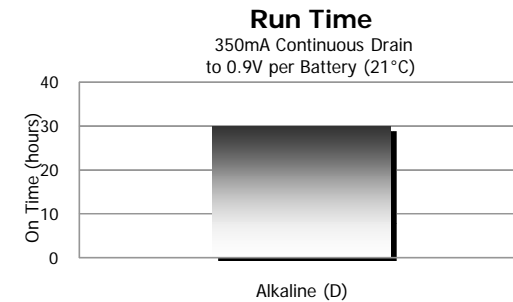

Performance: