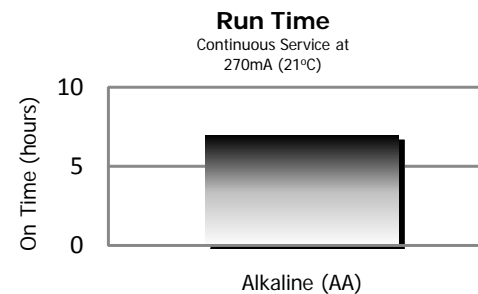

Performance:

Before Using Your Flashlight:
Please read all instructions and cautionary markings on the package and light

Important Notice

This datasheet contains information specific to products manufactured at the time of its publication
Contents herein do not constitute a warranty
©Energizer / All Rights Reserved