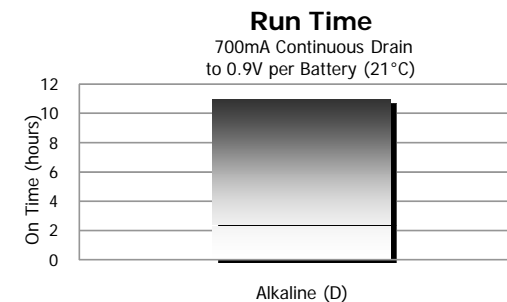

Performance:

Important Notice

This datasheet contains information specific to products manufactured at the time of its publication
Contents herein do not constitute a warranty
©Energizer / All Rights Reserved