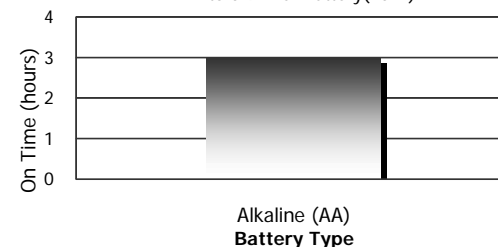

Performance:

Run Time

470 mA Continuous Drain to 0.9v Per Battery(70°F)