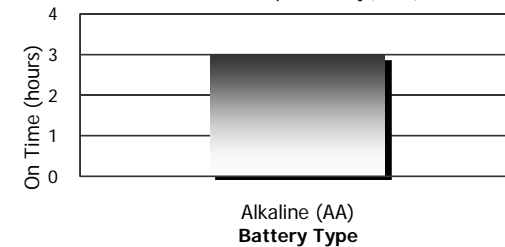

Performance:

Run Time

470 mA Continuous Drain to 0.9V per Battery(21°C)