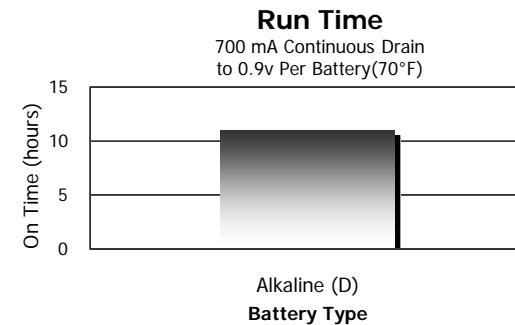

Performance:

Important Notice

This datasheet contains information specific to products manufactured at the time of its publication

Contents herein do not constitute a warranty
©Energizer / All Rights Reserved