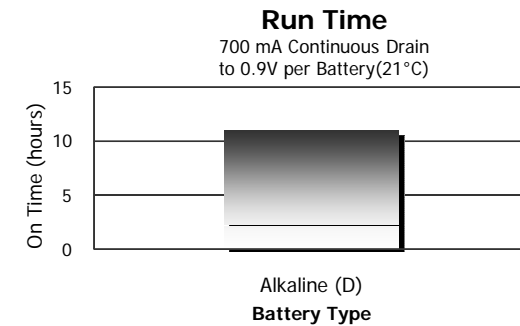

Performance:

Important Notice

This datasheet contains information specific to products manufactured at the time of its publication

Contents herein do not constitute a warranty
©Energizer / All Rights Reserved