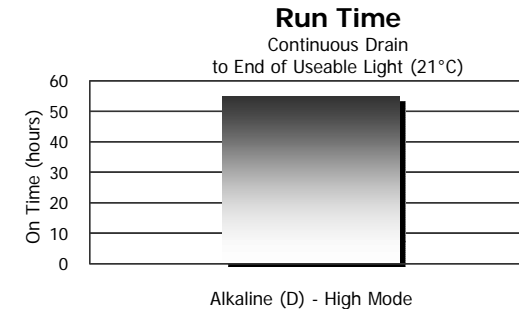

Performance:

Important Notice
This datasheet contains information specific to products manufactured at the time of its publication
Contents herein do not constitute a warranty
©Energizer / All Rights Reserved