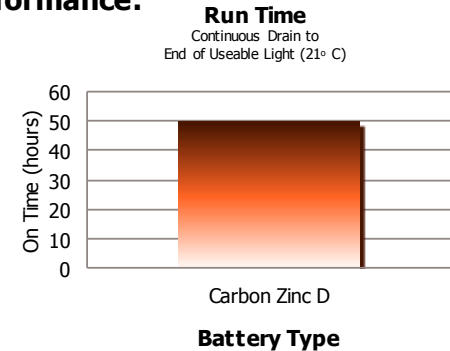

Performance:

Tested according to ANSI/NEMA FL 1 Standards.

Important Notice

This datasheet contains information specific to products manufactured at the time of its publication
Contents herein do not constitute a warranty
©Energizer / All Rights Reserved