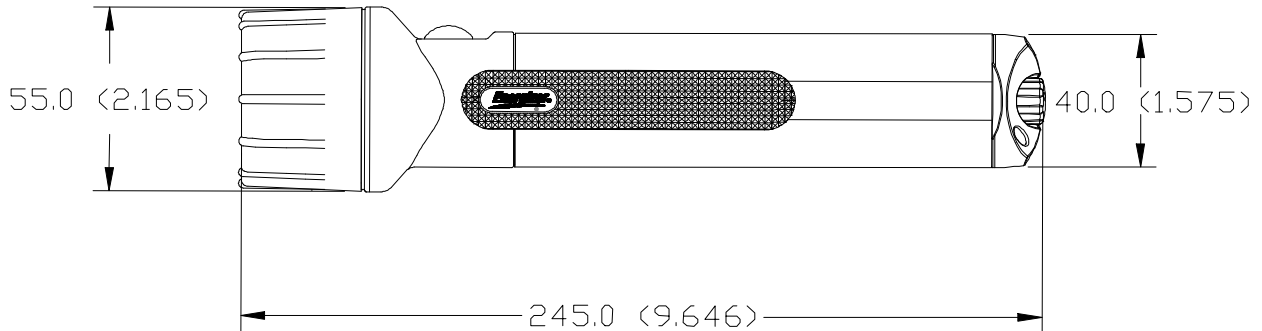

ENERGIZER NO. D420

PREMIUM FLASHLIGHT

Designation: Double Barrel® Aluminum Flashlight
Power Source: Four AA Size Batteries
 Two Series of Two in Parallel
 (ANSI/NEDA 15 Series)
Lamp: No. TX 15-2 (Rated @ 2.9V, 0.55A)
Rated Lamp Life: 18 Hours
Rated Lamp Output: 20 Lumens
Weight: 231.0 grams (8.2 oz.)
 (without batteries)

Features

- Non-Rolling Feature
- Push Button Switch
- High Performance Xenon Lamp
- Slim Profile
- Focusing
- Series / Parallel Circuitry to Extend Run Time

Dimensions in mm (inches)

Estimated Battery Service to 0.9V (per battery) cutoff voltage at 21°C (70°F)

<u>Schedule</u>	<u>Battery Type</u>	<u>Hours (ON Time)</u>
550 mA 24 hours/day	E91	5.0

Important Notice

This data sheet contains information specific to batteries manufactured at the time of its publication.