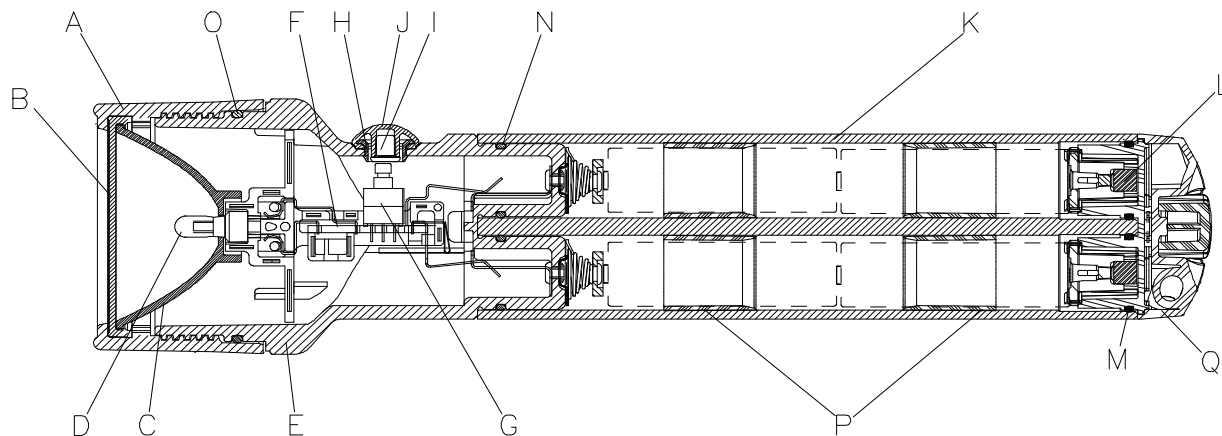

D420 - PREMIUM LIGHT

<u>REF. NO.</u>	<u>PART NAME</u>	<u>MATERIAL</u>
A	LENS RING	ABS
B	LENS	POLYCARBONATE
C	REFLECTOR	PBT
D	LAMP	TX 15-2
E	CASING SHOULDER	ABS
F	CIRCUIT BOARD	
G	MINIATURE SWITCH	
H	COVER RETAINER	POLYPROPYLENE
I	SWITCH PLUNGE	POLYPROPYLENE
J	SWITCH COVER	PVC
K	CASE	ALUMINIUM
L	HYDROGEN GETTER	
M	REAR SEAL RING	RUBBER
N	INNER SEAL RING	RUBBER
O	FRONT SEAL RING	RUBBER
P	BATTERY GUIDE	POLYPROPYLENE
Q	REAR ENDCAP	ABS

Important Notice

This data sheet contains information specific to batteries manufactured at the time of its publication.

Contents herein do not constitute a warranty.

Copyright © Eveready Battery Co. Inc. - All Rights Reserved