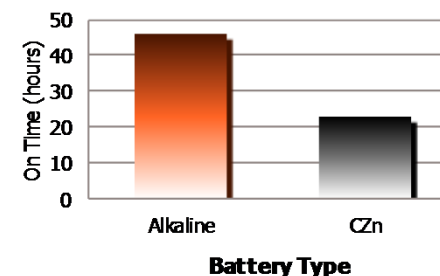

PRODUCT DATASHEET

Dolphin Mini LED 2D **Energizer** Dolphin

Asia Pacific Region

Product Detail:

Designation: Eveready Dolphin Mini LED 2D

Model: DOL2D2

Colour: Yellow

Power Source: Two "D"

ANSI/NEDA: Series 13

Lamp: Four White LEDs

Lamp Life (hr): Lifetime

Battery Type:

	Alkaline	Carbon Zinc
Light Output (lumens):	34	34
Run Time (h:min):	46	23
Beam Distance (m):	31	31
Peak Beam Intensity (cd):	230	230

Typical Weight: 209 grams
without batteries

Dimensions (mm): 219.8 x 77.0 x 77.0

Performance:

Run Time

Continuous Drain to
End of Useable Light (21° C)

Tested according to ANSI/NEMA FL 1 Standards.

Important Notice

This datasheet contains information specific to products manufactured at the time of its publication. Contents herein do not constitute a warranty. ©Energizer / All Rights Reserved

DOL2D2

Asia Pacific Region

Compact and lightweight, the Energizer® Dolphin Mini LED gives you all the features of the Dolphin line in a size that will fit easily in a kitchen pantry or backpack. This light is waterproof to IPX7 standards and has a tough polypropylene body. The square design resists rolling, helping the light stay where you put it. This LED version has double the brightness and 9 times the run time versus the incandescent version.