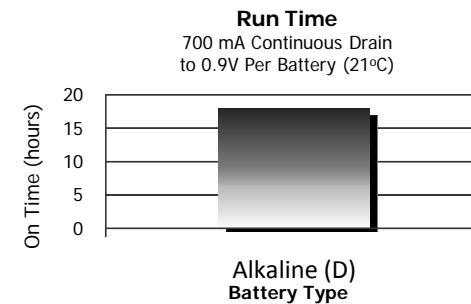

Performance: