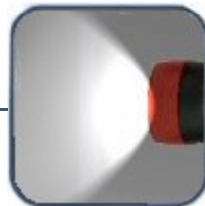

## E250

Asia Pacific Region

Designed with convenience in mind, the E250 features both a handy hanger ring and an easy to use slide switch. Set this light on any flat surface and it resists rolling when bumped. In addition, the lamp provides strong illumination for 18 hours between battery changes.

### ANTI-ROLL

- Designed to keep light from shifting when bumped

### HANDY

- Built-in hanger ring allows hands-free use

### BRIGHT

- Provides strong light