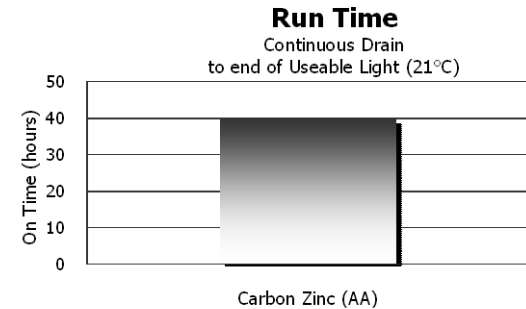

Performance:

Important Notice

This datasheet contains information specific to products manufactured at the time of its publication
Contents herein do not constitute a warranty
© Energizer / All Rights Reserved