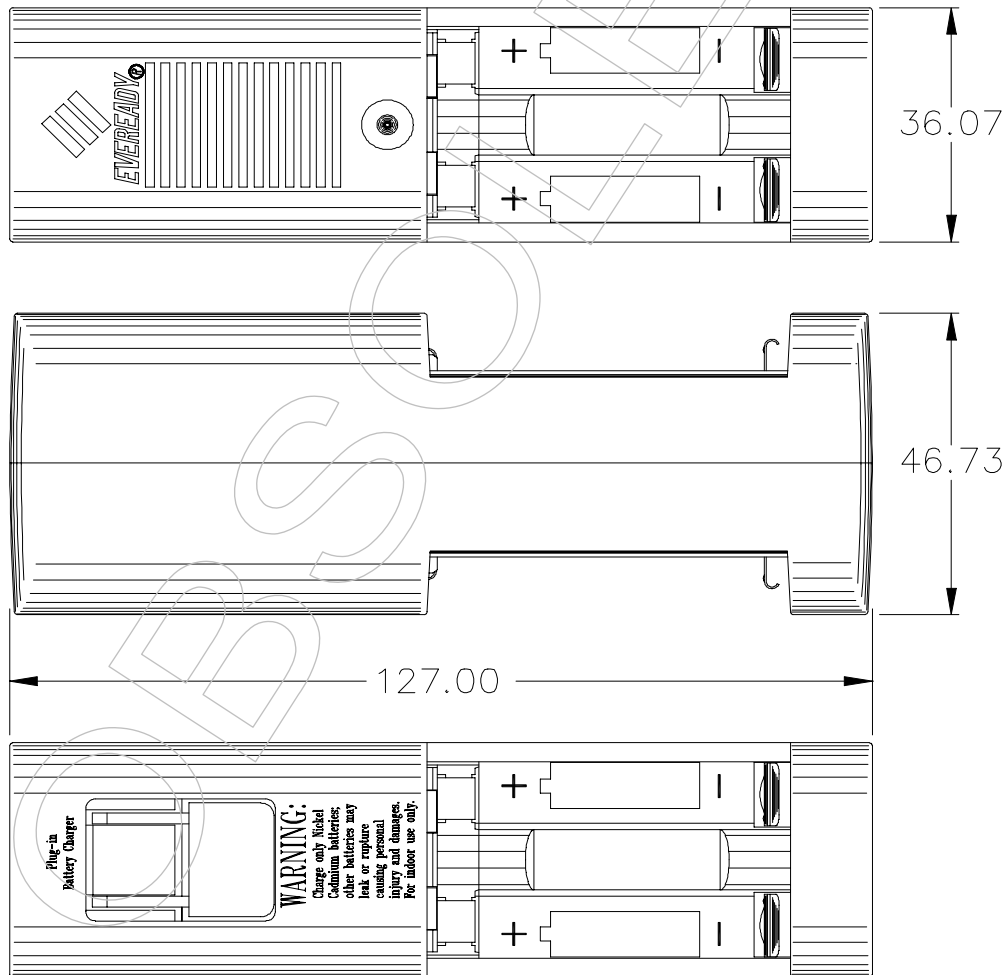

Engineering Data

ENERGIZER NO. FCC2

Dimensions (mm)

Millimeters	Inches
36.07	1.420
46.23	1.820
127.00	5.000

Designation: Nickel Cadmium Battery Charger
Five Hour Quick Charging

Charge Output: "AA" 110 mA @ 120 VAC
"AAA" 36 mA @ 120 VAC

Charge Capability: One to Four "AA" or "AAA"
Charging Time:: 5 hours for "AA" or "AAA"

Typical Weight: 156.7 grams (5.5 oz.)

Feature:: LED "POWER ON" Indicator
Plug-in Unit

Important Notice

This data sheet contains information specific to batteries manufactured at time of its publication. Please contact your Energizer representative for most current information. Contents herein do not constitute a warranty.