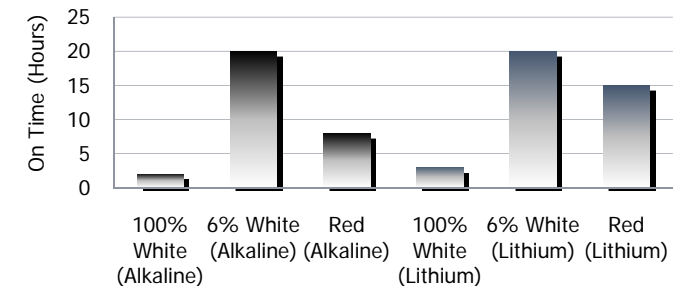

Performance:

Run Time
Continuous Drain to
End of Useable Light (21°C)

Mode

Important Notice

This datasheet contains information specific to products manufactured at the time of its publication
Contents herein do not constitute a warranty
©Energizer / All Rights Reserved