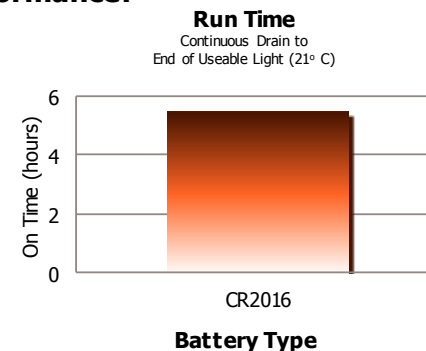

Performance:

Tested according to ANSI/NEMA FL 1 Standards.

Important Notice

This datasheet contains information specific to products manufactured at the time of its publication
Contents herein do not constitute a claim or warranty
©Energizer / All Rights Reserved