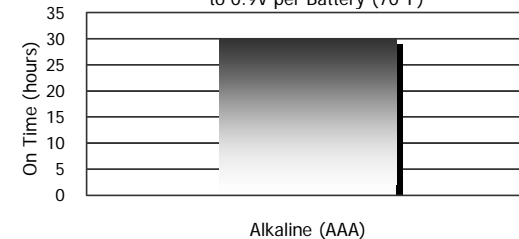

Performance:

Run Time

350 mA Continuous Drain
to 0.9V per Battery (70°F)

Alkaline (AAA)

Important Notice

This datasheet contains information specific to products manufactured at the time of its publication
Contents herein do not constitute a warranty
©Energizer / All Rights Reserved