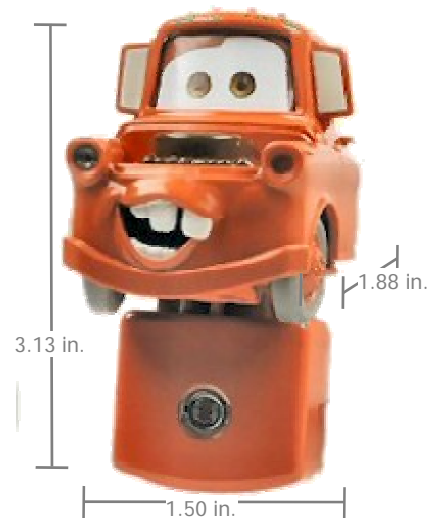

CARNLBP

COMPACT

- Covers only one outlet

CONVENIENT

- Non-polarized blade plugs in both directions
- Auto-On feature

FUN

- Features 3-D character

SAFE

- UL Approved

Mater never has to stand on his head for this light to be plugged in. The non-polarized blade means you won't have to block 2 outlets. An auto-on sensor lights the room with a soft glow as it becomes dark.

The CARNLBP has the UL seal of approval for safety.

Before Using Your Flashlight:
Please read all instructions and cautionary markings on the package and light

Product Detail:

Designation:	Disney Auto-Matic Nightlight™
Model:	CARNLBP
Color:	Orange
Power Source:	AC -120V
Lamp:	4 Watt maximum
Lamp Rating:	120V ~ 60Hz
Lamp Life:	2,500 hours
Typical Weight:	59.84 grams (2.11 oz.)
Dimensions (in):	3.13 x 1.50 x 1.88